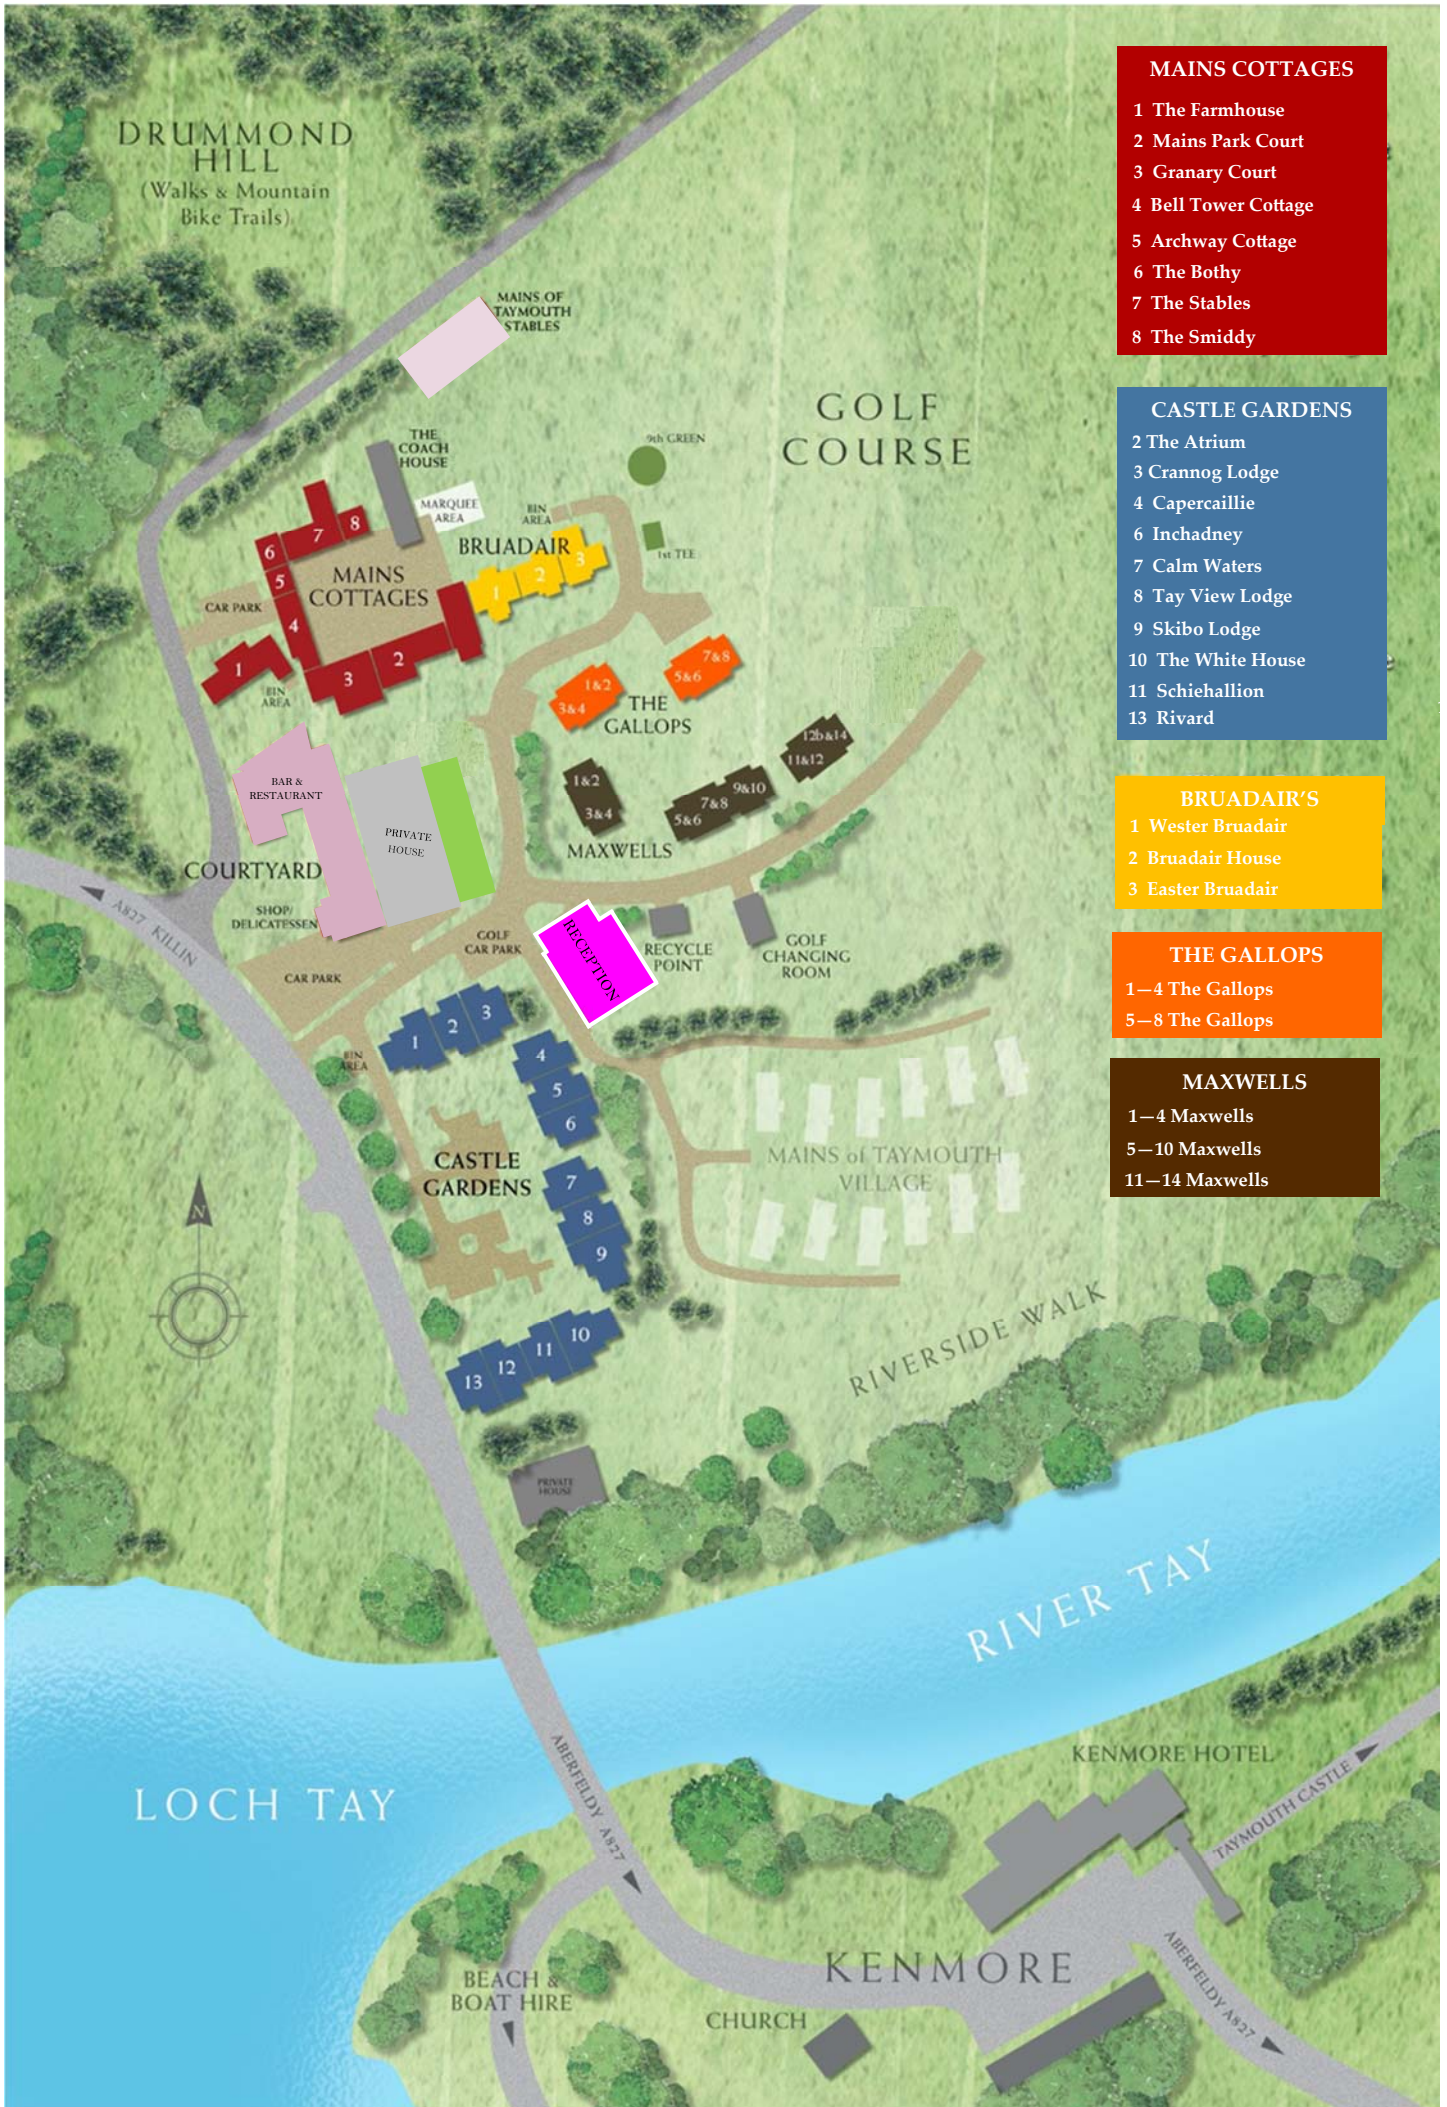

DRUMMOND HILL
(Walks & Mountain Bike Trails)

GOLF COURSE

MAINS COTTAGES

- 1 The Farmhouse
- 2 Mains Park Court
- 3 Granary Court
- 4 Bell Tower Cottage
- 5 Archway Cottage
- 6 The Bothy
- 7 The Stables
- 8 The Smiddy

CASTLE GARDENS

- 2 The Atrium
- 3 Crannog Lodge
- 4 Capercaillie
- 6 Inchadney
- 7 Calm Waters
- 8 Tay View Lodge
- 9 Skibo Lodge
- 10 The White House
- 11 Schiehallion
- 13 Rivard

BRUADAIR'S

- 1 Wester Bruadair
- 2 Bruadair House
- 3 Easter Bruadair

THE GALLOPS

- 1-4 The Gallops
- 5-8 The Gallops

MAXWELLS

- 1-4 Maxwells
- 5-10 Maxwells
- 11-14 Maxwells

LOCH TAY

RIVER TAY

KENMORE

KENMORE HOTEL

CASTLE GARDENS

MAINS OF TAYMOUTH VILLAGE

RIVERSIDE WALK

MAINS OF TAYMOUTH STABLES

THE COACH HOUSE

MARQUEE AREA

BIN AREA

9th GREEN